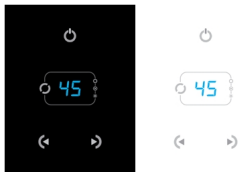

-
-
-
-
-
-
-

The Ledmodea LM-GA2 offers the best solution for projects requiring a large amount of scenes along with an uncluttered and intuitive interface.

The computer programmable Ledmodea LM-GA2 is capable of playing up to 99 scenes, each of which can be modified by touching the mode button to change the dimmer and color. The LED display of the Ledmodea LM-GA2 makes it easy to tell which scene number is playing. The wall panel is slightly taller than the Ledmodea LM-GU2 allowing it to be mounted onto any single gang wall socket around the world.